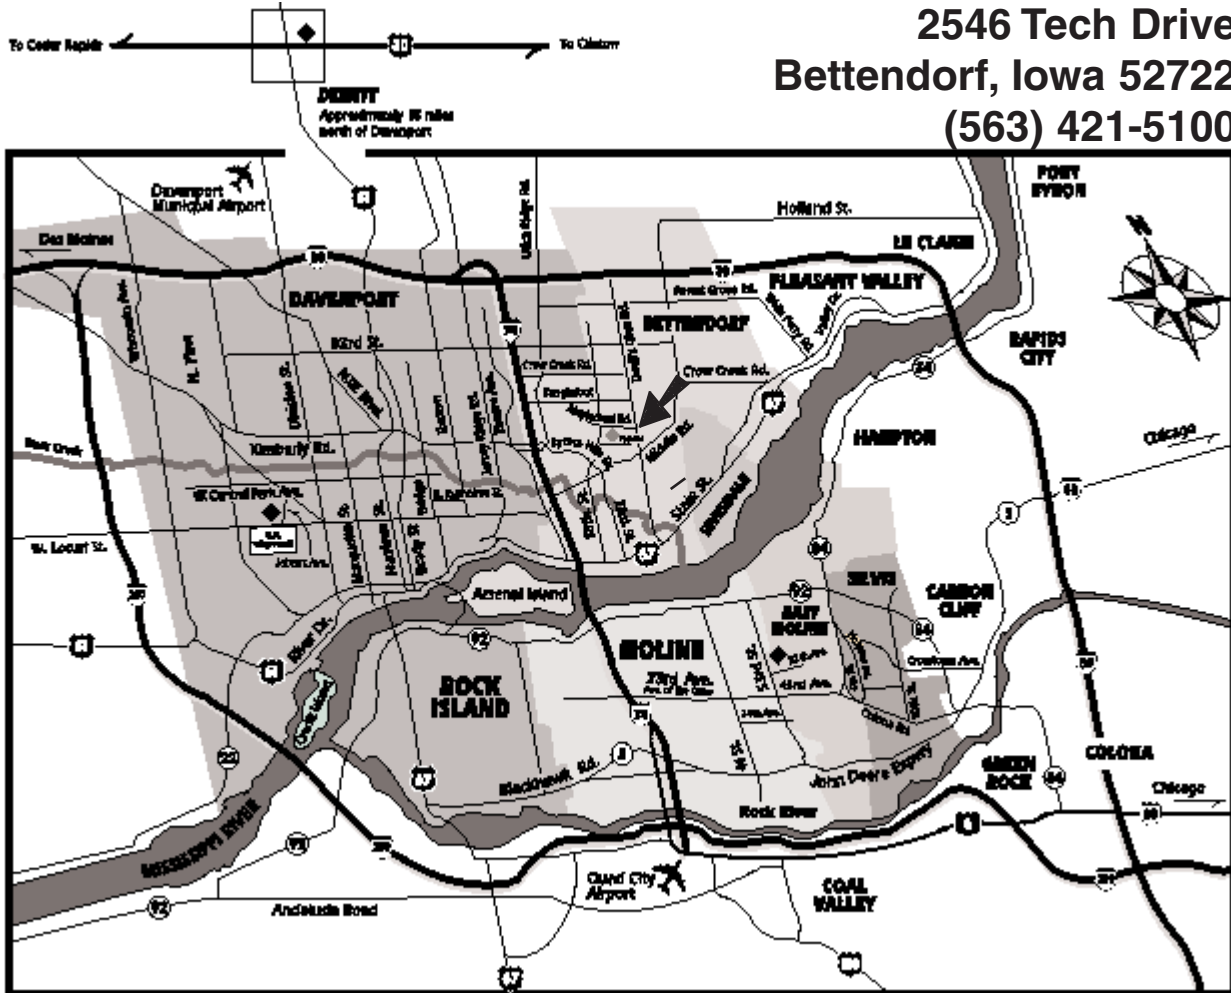

## From 74

Middle Rd. Exit  
East on Middle Rd.  
Left on 18th St.  
Right on Tech Dr.  
Hospice House is on  
your left.

## From 80

Middle Rd. Exit.  
South on Middle Rd.  
Right on Happy Joe Dr.  
Right on Tech Dr.  
Hospice House is on  
your right.

## From 61

East on 53rd St.  
Right on 18th St.  
Left on Tech Dr.  
Hospice House is on  
your left.

## From East Campus

South on Bridge Ave.  
Left on Locust St.  
Locust turns into Middle Rd.  
Left on 18th St.  
Right on Tech Dr.  
Hospice House is on your left.